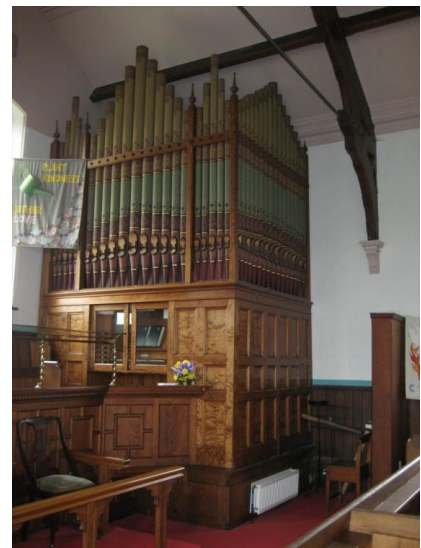

**We are ready for you
dismantling, transport, reconstruction
Redundant Pipe Organ
M0219**

James Conacher & Sons c.1886

Ingbirchworth Methodist Church
Huddersfield Rd, Ingbirchworth, Sheffield,
South Yorkshire UK S36 7GF SE 222 060

BIOS Historic Organ Certificate Grade II

NPOR Index G00694

2 manual and pedals
10 speaking stops

Action

Tracker manuals
TP pedals
Mechanical drawstops

Dimensions

Width c.9 ft
Depth c.8 ft
Height c.14 ft

Key action **TP** Stop ac-
Pedal tion **Me** Compass-low **C** Compass-
high **f1** Keys **30**